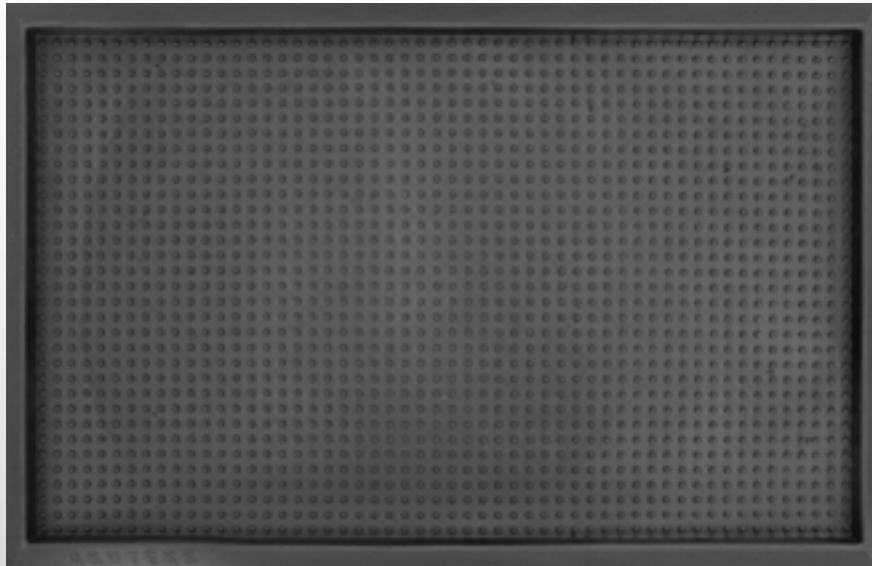

OTHER PRODUCTS

Other Products

Boottrays (MultiPurpose)